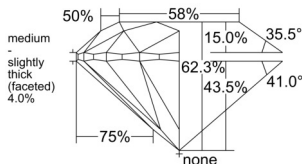

GIA®

FACSIMILE

GIA REPORT 6552245544

Verify this report at GIA.edu

GIA NATURAL DIAMOND DOSSIER®

May 15, 2026
GIA Report Number 6552245544
Shape and Cutting Style ..... Round Brilliant
Measurements ..... 4.90 - 4.94 x 3.07 mm

GRADING RESULTS

Carat Weight ..... 0.46 carat
Color Grade ..... J
Clarity Grade VVS1
Cut Grade ..... Excellent

ADDITIONAL GRADING INFORMATION

Polish ..... Excellent
Symmetry ..... Excellent
Fluorescence ..... None
Clarity Characteristics..... Pinpoint, Cloud, Feather, Surface
Graining

Inscription(s): GIA 6552245544

PROPORTIONS

Profile to actual proportions