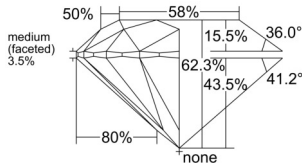

GIA®

FACSIMILE

GIA REPORT 6552250948

Verify this report at GIA.edu

GIA NATURAL DIAMOND DOSSIER®

May 15, 2026
GIA Report Number 6552250948
Shape and Cutting Style ..... Round Brilliant
Measurements ..... 5.68 - 5.71 x 3.55 mm

GRADING RESULTS

Carat Weight ..... 0.71 carat
Color Grade ..... J
Clarity Grade VS1
Cut Grade ..... Excellent

ADDITIONAL GRADING INFORMATION

Polish ..... Excellent
Symmetry ..... Excellent
Fluorescence ..... None
Clarity Characteristics ..... Cloud, Pinpoint
Inscription(s): GIA 6552250948

PROPORTIONS

Profile to actual proportions