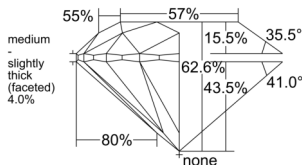

GIA®

FACSIMILE

GIA REPORT 6552253136

Verify this report at GIA.edu

GIA NATURAL DIAMOND DOSSIER®

May 15, 2026
GIA Report Number 6552253136
Shape and Cutting Style ..... Round Brilliant
Measurements ..... 4.43 - 4.46 x 2.79 mm

GRADING RESULTS

Carat Weight ..... 0.34 carat
Color Grade I
Clarity Grade VVS2
Cut Grade ..... Excellent

ADDITIONAL GRADING INFORMATION

Polish ..... Excellent
Symmetry ..... Excellent
Fluorescence ..... None
Clarity Characteristics ..... Cloud, Indented Natural
Inspection(s): GIA 6552253136

PROPORTIONS

GRADING SCALES

GIA COLOR SCALE

COLOURESS	D
	E
	F
	G
	H
	I
	J
NEAR COLOURESS	K
	L
FADING	M
	N
	O
	P
	Q
	R
	S
	T
	U
	V
	W
	X
	Y
LIGHT	Z

GIA CLARITY SCALE

VERY VERY SLIGHTLY INCLUDED	FLAWLESS
	INTERNALLY FLAWLESS
VERY SLIGHTLY INCLUDED	VVS₁
	VVS₂
SLIGHTLY INCLUDED	VS₁
	VS₂
INCLUDED	SI₁
	SI₂
	I₁
	I₂
	I₃

GIA CUT SCALE

EXCELLENT
VERY GOOD
GOOD
FAIR
POOR