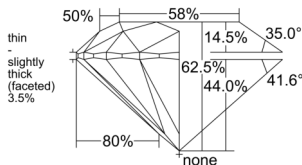

GIA®

FACSIMILE

GIA REPORT 6552253224

Verify this report at GIA.edu

GIA NATURAL DIAMOND DOSSIER®

May 15, 2026
GIA Report Number 6552253224
Shape and Cutting Style ..... Round Brilliant
Measurements ..... 4.48 - 4.51 x 2.81 mm

GRADING RESULTS

Carat Weight ..... 0.34 carat
Color Grade ..... J
Clarity Grade VVS1
Cut Grade ..... Excellent

ADDITIONAL GRADING INFORMATION

Polish ..... Excellent
Symmetry ..... Excellent
Fluorescence ..... Faint
Clarity Characteristics ..... Pinpoint
Inscription(s): GIA 6552253224

PROPORTIONS

GRADING SCALES

GIA COLOR SCALE	GIA CLARITY SCALE	GIA CUT SCALE	
COLOURLESS D	FLAWLESS	EXCELLENT	
E	INTERNALLY FLAWLESS		
F		VVS₁	VERY GOOD
G			
H	VS₁	GOOD	
I			
J	VS₂	FAIR	
K			
L	SI₁	POOR	
M			
N	I₁		
O			
P	I₂		
Q			
R	I₃		
S			
T			
U			
V			
W			
X			
Y			
Z