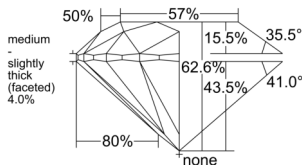

GIA®

FACSIMILE

GIA REPORT 6552255065

Verify this report at GIA.edu

GIA NATURAL DIAMOND DOSSIER®

May 14, 2026
GIA Report Number 6552255065
Shape and Cutting Style ..... Round Brilliant
Measurements ..... 4.32 - 4.35 x 2.72 mm

GRADING RESULTS

Carat Weight ..... 0.31 carat
Color Grade ..... J
Clarity Grade VS1
Cut Grade ..... Excellent

ADDITIONAL GRADING INFORMATION

Polish ..... Excellent
Symmetry ..... Excellent
Fluorescence ..... Faint
Clarity Characteristics ..... Crystal, Cloud
Inscription(s): GIA 6552255065

PROPORTIONS

GRADING SCALES

GIA COLOR SCALE

COLORESS	D
	E
	F
	G
	H
	I
	J
NEAR COLORESS	K
	L
FAIN	M
	N
	O
	P
VERY LIGHT	Q
	R
	S
	T
	U
	V
	W
	X
	Y
LIGHT	Z

GIA CLARITY SCALE

FLAWLESS	INTERNAL FLAWLESS	
		FLAWLESS
VERY VERY SLIGHTLY INCLUDED	VVS₁	
	VVS₂	
VERY SLIGHTLY INCLUDED	VS₁	
	VS₂	
SLIGHTLY INCLUDED	SI₁	
	SI₂	
INCLUDED	I₁	
	I₂	
	I₃	

GIA CUT SCALE

EXCELLENT
VERY GOOD
GOOD
FAIR
POOR