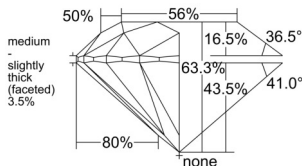

GIA®

FACSIMILE

GIA REPORT 6552257074

Verify this report at GIA.edu

GIA NATURAL DIAMOND DOSSIER®

May 16, 2026
GIA Report Number 6552257074
Shape and Cutting Style ..... Round Brilliant
Measurements ..... 5.88 - 5.91 x 3.73 mm

GRADING RESULTS

Carat Weight ..... 0.80 carat
Color Grade ..... J
Clarity Grade VVS2
Cut Grade ..... Excellent

ADDITIONAL GRADING INFORMATION

Polish ..... Excellent
Symmetry ..... Excellent
Fluorescence ..... None
Clarity Characteristics..... Indented Natural, Pinpoint, Cloud
Inscription(s): GIA 6552257074

PROPORTIONS

GRADING SCALES

GIA COLOR SCALE

COLORESS	D
	E
	F
	G
	H
	I
	J
NEAR COLORESS	K
	L
FANIT	M
	N
	O
	P
	Q
VERY LIGHT	R
	S
	T
	U
	V
	W
	X
	Y
LIGHT	Z

GIA CLARITY SCALE

FLAWLESS	VERY VERY SLIGHTLY INCLUDED	VVS₁	VVS₂	VS₁	VS₂	SI₁	SI₂	I₁	I₂	I₃	
											INTERNALLY FLAWLESS

GIA CUT SCALE

EXCELLENT
VERY GOOD
GOOD
FAIR
POOR