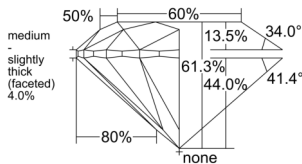

GIA®

FACSIMILE

GIA REPORT 6552258986

Verify this report at GIA.edu

GIA NATURAL DIAMOND DOSSIER®

May 16, 2026
GIA Report Number 6552258986
Shape and Cutting Style ..... Round Brilliant
Measurements ..... 4.71 - 4.74 x 2.90 mm

GRADING RESULTS

Carat Weight ..... 0.40 carat
Color Grade ..... J
Clarity Grade VS1
Cut Grade ..... Excellent

ADDITIONAL GRADING INFORMATION

Polish ..... Excellent
Symmetry ..... Excellent
Fluorescence ..... None
Clarity Characteristics ..... Cloud, Pinpoint
Inscription(s): GIA 6552258986

PROPORTIONS

Profile to actual proportions

GRADING SCALES

GIA COLOR SCALE	GIA CLARITY SCALE	GIA CUT SCALE	
D	FLAWLESS	EXCELLENT	
E	INTERNALLY FLAWLESS		
F		VVS₁	VERY GOOD
G	VVS₂		
H	VS₁	GOOD	
I	VS₂		
J	SI₁	FAIR	
K	SI₂		
L	I₁	POOR	
M	I₂		
N	I₃		
O			
P			
Q			
R			
S			
T			
U			
V			
W			
X			
Y			
Z