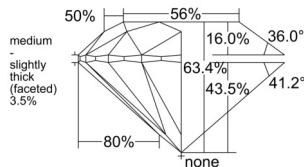

GIA®

FACSIMILE

GIA REPORT 6552262304

Verify this report at GIA.edu

GIA NATURAL DIAMOND DOSSIER®

May 15, 2026
GIA Report Number 6552262304
Shape and Cutting Style ..... Round Brilliant
Measurements ..... 4.50 - 4.53 x 2.86 mm

GRADING RESULTS

Carat Weight ..... 0.36 carat
Color Grade ..... H
Clarity Grade VVS1
Cut Grade ..... Excellent

ADDITIONAL GRADING INFORMATION

Polish ..... Excellent
Symmetry ..... Excellent
Fluorescence ..... Faint
Clarity Characteristics ..... Pinpoint, Feather
Inscription(s): GIA 6552262304

PROPORTIONS

GRADING SCALES

GIA COLOR SCALE

COLORLESS	D
	E
	F
	G
	H
	I
	J
NEAR COLORLESS	K
	L
	M
FAIN	N
	O
	P
	Q
VERY LIGHT	R
	S
	T
	U
	V
	W
	X
	Y
LIGHT	Z

GIA CLARITY SCALE

FLAWLESS	INTERNAL FLAWLESS	
		FLAWLESS
VERY VERY SLIGHTLY INCLUDED	VVS₁	
	VVS₂	
VERY SLIGHTLY INCLUDED	VS₁	
	VS₂	
SLIGHTLY INCLUDED	SI₁	
	SI₂	
INCLUDED	I₁	
	I₂	
	I₃	

GIA CUT SCALE

EXCELLENT
VERY GOOD
GOOD
FAIR
POOR