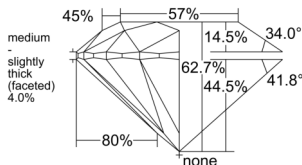

GIA®

FACSIMILE

GIA REPORT 6552263751

Verify this report at GIA.edu

GIA NATURAL DIAMOND DOSSIER®

May 16, 2026
GIA Report Number 6552263751
Shape and Cutting Style ..... Round Brilliant
Measurements ..... 4.89 - 4.93 x 3.08 mm

GRADING RESULTS

Carat Weight ..... 0.45 carat
Color Grade ..... J
Clarity Grade VVS1
Cut Grade ..... Excellent

ADDITIONAL GRADING INFORMATION

Polish ..... Excellent
Symmetry ..... Excellent
Fluorescence ..... None
Clarity Characteristics ..... Cavity
Inscription(s): GIA 6552263751

PROPORTIONS

GRADING SCALES

GIA COLOR SCALE

COLORESS	D
	E
	F
	G
	H
	I
	J
NEAR COLORESS	K
	L
FANIT	M
	N
	O
	P
	Q
VERY LIGHT	R
	S
	T
	U
	V
	W
	X
	Y
LIGHT	Z

GIA CLARITY SCALE

FLAWLESS	INTERNAL FLAWLESS	
		FLAWLESS
VERY VERY SLIGHTLY INCLUDED	VVS₁	
	VVS₂	
VERY SLIGHTLY INCLUDED	VS₁	
	VS₂	
SLIGHTLY INCLUDED	SI₁	
	SI₂	
INCLUDED	I₁	
	I₂	
	I₃	

GIA CUT SCALE

EXCELLENT
VERY GOOD
GOOD
FAIR
POOR