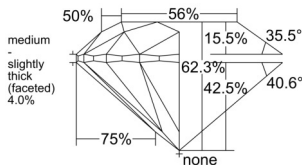

GIA®

FACSIMILE

GIA REPORT 6552264034

Verify this report at GIA.edu

GIA NATURAL DIAMOND DOSSIER®

May 15, 2026
GIA Report Number 6552264034
Shape and Cutting Style ..... Round Brilliant
Measurements ..... 6.13 - 6.17 x 3.83 mm

GRADING RESULTS

Carat Weight ..... 0.90 carat
Color Grade ..... F
Clarity Grade VS2
Cut Grade ..... Excellent

ADDITIONAL GRADING INFORMATION

Polish ..... Excellent
Symmetry ..... Excellent
Fluorescence ..... None
Clarity Characteristics..... Cloud, Crystal, Feather
Inscription(s): GIA 6552264034

PROPORTIONS

GRADING SCALES

GIA COLOR SCALE	GIA CLARITY SCALE	GIA CUT SCALE	
D	FLAWLESS	EXCELLENT	
E	INTERNALLY FLAWLESS		
F		VVS₁	VERY GOOD
G	VVS₂		
H	VS₁	GOOD	
I	VS₂		
J	SI₁	FAIR	
K	SI₂		
L	I₁	POOR	
M	I₂		
N	I₃		
O			
P			
Q			
R			
S			
T			
U			
V			
W			
X			
Y			
Z