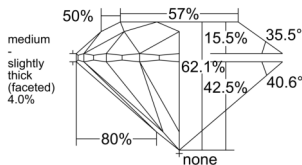

GIA®

FACSIMILE

GIA REPORT 6552264074

Verify this report at GIA.edu

GIA NATURAL DIAMOND DOSSIER®

May 15, 2026
GIA Report Number 6552264074
Shape and Cutting Style ..... Round Brilliant
Measurements ..... 6.00 - 6.05 x 3.75 mm

GRADING RESULTS

Carat Weight ..... 0.85 carat
Color Grade I
Clarity Grade VS2
Cut Grade ..... Excellent

ADDITIONAL GRADING INFORMATION

Polish ..... Excellent
Symmetry ..... Excellent
Fluorescence ..... Faint
Clarity Characteristics ..... Crystal
Inscription(s): GIA 6552264074

PROPORTIONS

GRADING SCALES

GIA COLOR SCALE	GIA CLARITY SCALE	GIA CUT SCALE	
D	FLAWLESS	EXCELLENT	
E	INTERNALLY FLAWLESS		
F		VVS₁	VERY GOOD
G	VVS₂		
H	VS₁	GOOD	
I	VS₂		
J	SI₁	FAIR	
K	SI₂		
L	I₁	POOR	
M	I₂		
N	I₃		
O			
P			
Q			
R			
S			
T			
U			
V			
W			
X			
Y			
Z