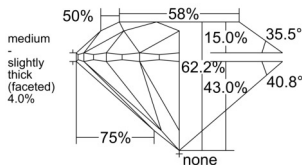

GIA®

FACSIMILE

GIA REPORT 6552264234

Verify this report at GIA.edu

GIA NATURAL DIAMOND DOSSIER®

May 18, 2026
GIA Report Number 6552264234
Shape and Cutting Style ..... Round Brilliant
Measurements ..... 5.04 - 5.06 x 3.14 mm

GRADING RESULTS

Carat Weight ..... 0.50 carat
Color Grade ..... K
Clarity Grade VS2
Cut Grade ..... Excellent

ADDITIONAL GRADING INFORMATION

Polish ..... Excellent
Symmetry ..... Excellent
Fluorescence ..... None
Clarity Characteristics ..... Feather
Inscription(s): GIA 6552264234

PROPORTIONS

GRADING SCALES

GIA COLOR SCALE	GIA CLARITY SCALE	GIA CUT SCALE	
D	FLAWLESS	EXCELLENT	
E	INTERNALLY FLAWLESS		
F		VVS₁	VERY GOOD
G	VVS₂		
H	VS₁	GOOD	
I	VS₂		
J	SI₁	FAIR	
K	SI₂		
L	I₁	POOR	
M			
N			
O	I₂		
P			
Q			
R	I₃		
S			
T			
U			
V			
W			
X			
Y			
Z