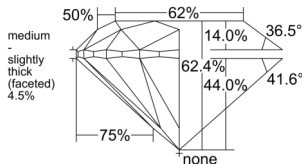

GIA®

FACSIMILE

GIA NATURAL DIAMOND DOSSIER®

May 16, 2026
GIA Report Number 6552264244
Shape and Cutting Style ..... Round Brilliant
Measurements ..... 4.25 - 4.28 x 2.66 mm

GRADING RESULTS

Carat Weight ..... 0.30 carat
Color Grade ..... J
Clarity Grade VS1
Cut Grade ..... Good

ADDITIONAL GRADING INFORMATION

Polish ..... Excellent
Symmetry ..... Excellent
Fluorescence ..... Medium Blue
Clarity Characteristics ..... Crystal
Inscription(s): GIA 6552264244

GIA REPORT 6552264244

Verify this report at GIA.edu

PROPORTIONS

Profile to actual proportions