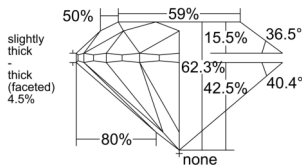

GIA®

FACSIMILE

GIA REPORT 6552264284

Verify this report at GIA.edu

GIA NATURAL DIAMOND DOSSIER®

May 18, 2026
GIA Report Number 6552264284
Shape and Cutting Style ..... Round Brilliant
Measurements ..... 5.02 - 5.04 x 3.13 mm

GRADING RESULTS

Carat Weight ..... 0.50 carat
Color Grade ..... J
Clarity Grade VS1
Cut Grade ..... Very Good

ADDITIONAL GRADING INFORMATION

Polish ..... Excellent
Symmetry ..... Excellent
Fluorescence ..... None
Clarity Characteristics ..... Feather, Pinpoint, Cloud
Inscription(s): GIA 6552264284

PROPORTIONS

Profile to actual proportions