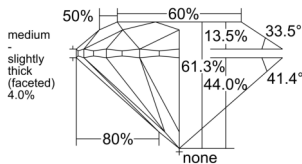

GIA®

FACSIMILE

GIA REPORT 6552264321

Verify this report at GIA.edu

GIA NATURAL DIAMOND DOSSIER®

May 16, 2026
GIA Report Number 6552264321
Shape and Cutting Style ..... Round Brilliant
Measurements ..... 4.84 - 4.86 x 2.97 mm

GRADING RESULTS

Carat Weight ..... 0.43 carat
Color Grade ..... F
Clarity Grade VS2
Cut Grade ..... Excellent

ADDITIONAL GRADING INFORMATION

Polish ..... Excellent
Symmetry ..... Excellent
Fluorescence ..... Strong Blue
Clarity Characteristics ..... Cloud, Crystal
Inscription(s): GIA 6552264321

PROPORTIONS

Profile to actual proportions