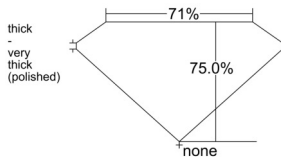

GIA®

FACSIMILE

GIA REPORT 6552268855

Verify this report at GIA.edu

GIA NATURAL DIAMOND DOSSIER®

May 15, 2026
GIA Report Number 6552268855
Shape and Cutting Style ..... Square Modified Brilliant
Measurements ..... 4.21 x 4.19 x 3.14 mm

GRADING RESULTS

Carat Weight ..... 0.50 carat
Color Grade ..... F
Clarity Grade SI1

ADDITIONAL GRADING INFORMATION

Polish ..... Excellent
Symmetry ..... Very Good
Fluorescence ..... None
Clarity Characteristics ..... Crystal
Inscription(s): GIA 6552268855

PROPORTIONS

Profile not to actual proportions

GRADING SCALES

GIA COLOR SCALE		GIA CLARITY SCALE			
COLORLESS	D	VERY VERY SLIGHTLY INCLUDED	FLAWLESS		
	E		INTERNALLY FLAWLESS		
	F		VVS₁		
	G		VVS₂		
	NEAR COLORLESS	H	VERY SLIGHTLY INCLUDED	VS₁	
		I		VS₂	
		FAINT	J	SLIGHTLY INCLUDED	SI₁
			K		SI₂
	L		I₁		
	M		I₂		
N	I₃				
P					
VERT LIGHT	Q	INCLUDED			
	R				
	S				
	T				
	U				
	V				
LIGHT	W				
	X				
	Y				
	Z