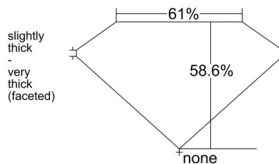

GIA®

FACSIMILE

GIA REPORT 6552269437

Verify this report at GIA.edu

GIA NATURAL DIAMOND DOSSIER®

May 18, 2026
GIA Report Number 6552269437
Shape and Cutting Style ..... Oval Brilliant
Measurements ..... 5.16 x 3.83 x 2.25 mm

GRADING RESULTS

Carat Weight ..... 0.30 carat
Color Grade ..... G
Clarity Grade VVS2

ADDITIONAL GRADING INFORMATION

Polish ..... Very Good
Symmetry ..... Excellent
Fluorescence ..... Faint
Clarity Characteristics..... Pinpoint, Feather
Inscription(s): GIA 6552269437

PROPORTIONS

Profile not to actual proportions

GRADING SCALES

GIA COLOR SCALE		GIA CLARITY SCALE			
COLORLESS	D	VERY VERY SLIGHTLY INCLUDED	FLAWLESS		
	E		INTERNALLY FLAWLESS		
	F	VERY SLIGHTLY INCLUDED	VVS₁		
	G		VVS₂		
	H		VS₁		
	NEAR COLORLESS	I	SLIGHTLY INCLUDED	VS₂	
		J		SI₁	
		FAINT	K	INCLUDED	SI₂
			L		I₁
			M		I₂
VERT LIGHT	N	LIGHT	I₃		
	O				
	P				
	Q				
	R