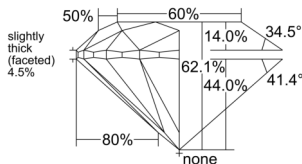

GIA®

FACSIMILE

GIA NATURAL DIAMOND DOSSIER®

May 19, 2026
GIA Report Number 6552271760
Shape and Cutting Style ..... Round Brilliant
Measurements ..... 4.68 - 4.71 x 2.92 mm

GRADING RESULTS

Carat Weight ..... 0.40 carat
Color Grade I
Clarity Grade VS2
Cut Grade ..... Excellent

ADDITIONAL GRADING INFORMATION

Polish ..... Excellent
Symmetry ..... Excellent
Fluorescence ..... None
Clarity Characteristics ..... Crystal
Inscription(s): GIA 6552271760

GIA REPORT 6552271760

Verify this report at GIA.edu

PROPORTIONS

Profile to actual proportions