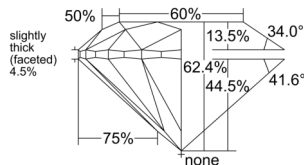

GIA®

FACSIMILE

GIA NATURAL DIAMOND DOSSIER®

May 19, 2026
GIA Report Number 6552271877
Shape and Cutting Style ..... Round Brilliant
Measurements ..... 4.87 - 4.89 x 3.05 mm

GRADING RESULTS

Carat Weight ..... 0.45 carat
Color Grade ..... K
Clarity Grade VVS1
Cut Grade ..... Excellent

ADDITIONAL GRADING INFORMATION

Polish ..... Excellent
Symmetry ..... Excellent
Fluorescence ..... None
Clarity Characteristics..... Pinpoint, Chip, Feather
Inscription(s): GIA 6552271877

GIA REPORT 6552271877

Verify this report at GIA.edu

PROPORTIONS

Profile to actual proportions