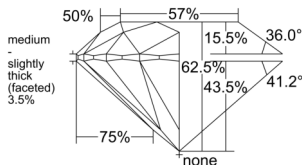

GIA®

FACSIMILE

GIA REPORT 6552273361

Verify this report at GIA.edu

GIA NATURAL DIAMOND DOSSIER®

May 16, 2026
GIA Report Number 6552273361
Shape and Cutting Style ..... Round Brilliant
Measurements ..... 4.51 - 4.54 x 2.83 mm

GRADING RESULTS

Carat Weight ..... 0.35 carat
Color Grade ..... F
Clarity Grade VS1
Cut Grade ..... Excellent

ADDITIONAL GRADING INFORMATION

Polish ..... Excellent
Symmetry ..... Excellent
Fluorescence ..... None
Clarity Characteristics..... Crystal, Needle, Cloud
Inscription(s): GIA 6552273361

PROPORTIONS

Profile to actual proportions