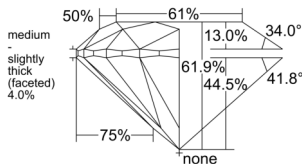

GIA®

FACSIMILE

GIA REPORT 6552273531

Verify this report at GIA.edu

GIA NATURAL DIAMOND DOSSIER®

May 19, 2026
GIA Report Number 6552273531
Shape and Cutting Style ..... Round Brilliant
Measurements ..... 4.28 - 4.30 x 2.65 mm

GRADING RESULTS

Carat Weight ..... 0.30 carat
Color Grade ..... J
Clarity Grade VS1
Cut Grade ..... Excellent

ADDITIONAL GRADING INFORMATION

Polish ..... Excellent
Symmetry ..... Excellent
Fluorescence ..... None
Clarity Characteristics ..... Feather
Inscription(s): GIA 6552273531

PROPORTIONS

Profile to actual proportions