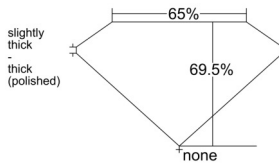

GIA®

FACSIMILE

GIA REPORT 6552278084

Verify this report at GIA.edu

GIA NATURAL DIAMOND DOSSIER®

May 18, 2026
GIA Report Number **6552278084**
Shape and Cutting Style ..... **Emerald Cut**
Measurements ..... **5.19 x 3.70 x 2.57 mm**

GRADING RESULTS

Carat Weight ..... **0.50 carat**
Color Grade ..... **F**
Clarity Grade **VVS2**

ADDITIONAL GRADING INFORMATION

Polish ..... **Excellent**
Symmetry ..... **Excellent**
Fluorescence ..... **None**
Clarity Characteristics..... **Cloud, Pinpoint**
Inscription(s): **GIA 6552278084**

PROPORTIONS

Profile not to actual proportions

GRADING SCALES

GIA COLOR SCALE		GIA CLARITY SCALE			
COLORLESS	D	VERY VERY SLIGHTLY INCLUDED	FLAWLESS		
	E		INTERNALLY FLAWLESS		
	F	VERY SLIGHTLY INCLUDED	VVS₁		
	G		VVS₂		
	H		VS₁		
	NEAR COLORLESS	I	SLIGHTLY INCLUDED	VS₂	
		J		SI₁	
		FAINT	K	INCLUDED	SI₂
			L		I₁
			M		I₂
VERT LIGHT	N		INCLUDED	I₃	
	O				
	P				
	Q				
	R				
LIGHT	S				
	T				
	U				
	V				
	W				
	X				
	Y				
Z