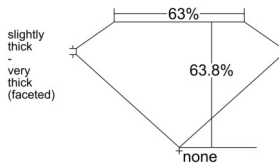

GIA®

FACSIMILE

GIA REPORT 6552278361

Verify this report at GIA.edu

GIA NATURAL DIAMOND DOSSIER®

May 16, 2026
GIA Report Number 6552278361
Shape and Cutting Style ..... Oval Brilliant
Measurements ..... 6.19 x 4.40 x 2.81 mm

GRADING RESULTS

Carat Weight ..... 0.50 carat
Color Grade ..... F
Clarity Grade VS1

ADDITIONAL GRADING INFORMATION

Polish ..... Excellent
Symmetry ..... Good
Fluorescence ..... Faint
Clarity Characteristics ..... Indented Natural, Cavity
Inscription(s): GIA 6552278361

PROPORTIONS

Profile not to actual proportions

GRADING SCALES

GIA COLOR SCALE		GIA CLARITY SCALE			
COLORLESS	D	VERY VERY SLIGHTLY INCLUDED	FLAWLESS		
	E		INTERNALLY FLAWLESS		
	F	VERY SLIGHTLY INCLUDED	VS₁		
	G		VS₂		
	H		VS₁		
	NEAR COLORLESS	I	SLIGHTLY INCLUDED	VS₂	
		J		SI₁	
		FAINT	K	INCLUDED	SI₂
			L		I₁
			M		I₂
VERT LIGHT	N	LIGHT	I₃		
	O				
	P				
	Q				
	R