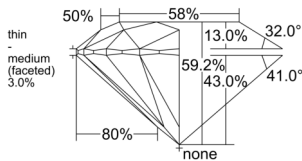

GIA®

FACSIMILE

GIA REPORT 6552280806

Verify this report at GIA.edu

GIA NATURAL DIAMOND DOSSIER®

May 20, 2026
GIA Report Number 6552280806
Shape and Cutting Style ..... Round Brilliant
Measurements ..... 4.69 - 4.72 x 2.79 mm

GRADING RESULTS

Carat Weight ..... 0.37 carat
Color Grade ..... K
Clarity Grade VS1
Cut Grade ..... Excellent

ADDITIONAL GRADING INFORMATION

Polish ..... Excellent
Symmetry ..... Excellent
Fluorescence ..... Faint
Clarity Characteristics..... Cloud, Crystal, Feather
Inspection(s): GIA 6552280806

PROPORTIONS

Profile to actual proportions