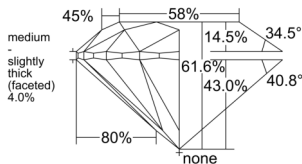

GIA®

FACSIMILE

GIA REPORT 6552282365

Verify this report at GIA.edu

GIA NATURAL DIAMOND DOSSIER®

May 19, 2026
GIA Report Number 6552282365
Shape and Cutting Style ..... Round Brilliant
Measurements ..... 4.30 - 4.33 x 2.66 mm

GRADING RESULTS

Carat Weight ..... 0.30 carat
Color Grade I
Clarity Grade VVS2
Cut Grade ..... Excellent

ADDITIONAL GRADING INFORMATION

Polish ..... Excellent
Symmetry ..... Excellent
Fluorescence ..... None
Clarity Characteristics ..... Cloud, Pinpoint
Inscription(s): GIA 6552282365

PROPORTIONS

Profile to actual proportions