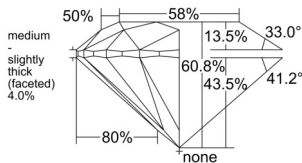

GIA®

FACSIMILE

GIA REPORT 6552282919

Verify this report at GIA.edu

GIA NATURAL DIAMOND DOSSIER®

May 19, 2026
GIA Report Number 6552282919
Shape and Cutting Style ..... Round Brilliant
Measurements ..... 4.69 - 4.71 x 2.86 mm

GRADING RESULTS

Carat Weight ..... 0.38 carat
Color Grade I
Clarity Grade VVS1
Cut Grade ..... Excellent

ADDITIONAL GRADING INFORMATION

Polish ..... Excellent
Symmetry ..... Excellent
Fluorescence ..... Medium Blue
Clarity Characteristics ..... Pinpoint
Inscription(s): GIA 6552282919

PROPORTIONS

GRADING SCALES

GIA COLOR SCALE	GIA CLARITY SCALE	GIA CUT SCALE	
D	FLAWLESS	EXCELLENT	
E	INTERNALLY FLAWLESS		
F		VVS₁	VERY GOOD
G	VVS₂		
H	VS₁	GOOD	
I	VS₂		
J	SI₁	FAIR	
K	SI₂		
L	I₁	POOR	
M	I₂		
N	I₃		
O			
P			
Q			
R			
S			
T			
U			
V			
W			
X			
Y			
Z