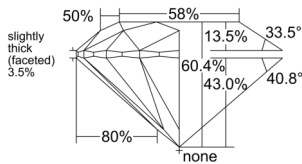

GIA®

FACSIMILE

GIA REPORT 6552283271

Verify this report at GIA.edu

GIA NATURAL DIAMOND DOSSIER®

May 19, 2026
GIA Report Number 6552283271
Shape and Cutting Style ..... Round Brilliant
Measurements ..... 4.76 - 4.79 x 2.88 mm

GRADING RESULTS

Carat Weight ..... 0.40 carat
Color Grade ..... K
Clarity Grade SI2
Cut Grade ..... Excellent

ADDITIONAL GRADING INFORMATION

Polish ..... Excellent
Symmetry ..... Excellent
Fluorescence ..... None
Clarity Characteristics ..... Cloud
Inscription(s): GIA 6552283271

PROPORTIONS

Profile to actual proportions

GRADING SCALES

GIA COLOR SCALE	GIA CLARITY SCALE	GIA CUT SCALE	
D	FLAWLESS	EXCELLENT	
E	INTERNALLY FLAWLESS		
F		VVS₁	VERY GOOD
G	VVS₂		
H	VS₁	GOOD	
I	VS₂		
J	SI₁	FAIR	
K	SI₂		
L	I₁	POOR	
M	I₂		
N	I₃		
O			
P			
Q			
R			
S			
T			
U			
V			
W			
X			
Y			
Z