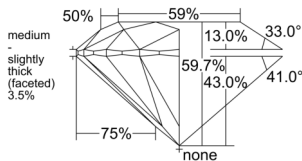

GIA®

FACSIMILE

GIA REPORT 6552283591

Verify this report at GIA.edu

GIA NATURAL DIAMOND DOSSIER®

May 19, 2026
GIA Report Number 6552283591
Shape and Cutting Style ..... Round Brilliant
Measurements ..... 4.79 - 4.81 x 2.87 mm

GRADING RESULTS

Carat Weight ..... 0.40 carat
Color Grade ..... H
Clarity Grade VVS1
Cut Grade ..... Excellent

ADDITIONAL GRADING INFORMATION

Polish ..... Excellent
Symmetry ..... Excellent
Fluorescence ..... None
Clarity Characteristics ..... Pinpoint, Feather
Inscription(s): GIA 6552283591

PROPORTIONS

Profile to actual proportions

GRADING SCALES

GIA COLOR SCALE	GIA CLARITY SCALE	GIA CUT SCALE	
COLOREDNESS D	FLAWLESS	EXCELLENT	
E	INTERNALLY FLAWLESS		
F		VVS₁	VERY GOOD
G	VVS₂		
H	VS₁	GOOD	
I	VS₂		
J	SI₁	FAIR	
K	SI₂		
L	I₁	POOR	
M			
N			
O	I₂		
P			
Q			
R	I₃		
S			
T			
U			
V			
W			
X			
Y			
Z