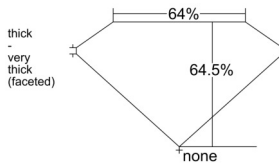

GIA®

FACSIMILE

GIA REPORT 6552284245

Verify this report at GIA.edu

GIA NATURAL DIAMOND DOSSIER®

May 19, 2026
GIA Report Number 6552284245
Shape and Cutting Style ..... Oval Brilliant
Measurements ..... 5.70 x 4.13 x 2.67 mm

GRADING RESULTS

Carat Weight ..... 0.40 carat
Color Grade ..... G
Clarity Grade S11

ADDITIONAL GRADING INFORMATION

Polish ..... Excellent
Symmetry ..... Very Good
Fluorescence ..... None
Clarity Characteristics..... Feather, Crystal, Cloud, Cavity
Inscription(s): GIA 6552284245

PROPORTIONS

Profile not to actual proportions

GRADING SCALES

GIA COLOR SCALE		GIA CLARITY SCALE			
COLORLESS	D	VERY VERY SLIGHTLY INCLUDED	FLAWLESS		
	E		INTERNALLY FLAWLESS		
	F	VERY SLIGHTLY INCLUDED	VVS₁		
	G		VVS₂		
	H		VS₁		
	NEAR COLORLESS	I	SLIGHTLY INCLUDED	VS₂	
		J		S1₁	
		FAINT	K	INCLUDED	S1₂
			L		I₁
			M		I₂
VERT LIGHT	N	LIGHT	I₃		
	O				
	P				
	Q				
	R