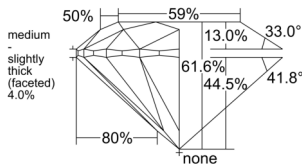

GIA®

FACSIMILE

GIA REPORT 6552286272

Verify this report at GIA.edu

GIA NATURAL DIAMOND DOSSIER®

May 20, 2026
GIA Report Number 6552286272
Shape and Cutting Style ..... Round Brilliant
Measurements ..... 4.45 - 4.48 x 2.75 mm

GRADING RESULTS

Carat Weight ..... 0.33 carat
Color Grade ..... G
Clarity Grade VVS1
Cut Grade ..... Excellent

ADDITIONAL GRADING INFORMATION

Polish ..... Very Good
Symmetry ..... Excellent
Fluorescence ..... Faint
Clarity Characteristics ..... Pinpoint, Feather
Inscription(s): GIA 6552286272

PROPORTIONS

Profile to actual proportions