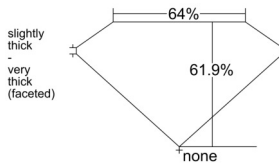

GIA®

FACSIMILE

GIA REPORT 6552295786

Verify this report at GIA.edu

GIA NATURAL DIAMOND DOSSIER®

May 19, 2026
GIA Report Number 6552295786
Shape and Cutting Style ..... Oval Brilliant
Measurements ..... 6.32 x 4.57 x 2.83 mm

GRADING RESULTS

Carat Weight ..... 0.53 carat
Color Grade I
Clarity Grade VVS2

ADDITIONAL GRADING INFORMATION

Polish ..... Excellent
Symmetry ..... Very Good
Fluorescence ..... Faint
Clarity Characteristics..... Pinpoint, Needle, Feather, Cloud
Inscription(s): GIA 6552295786

PROPORTIONS

Profile not to actual proportions

GRADING SCALES

GIA COLOR SCALE		GIA CLARITY SCALE			
COLORLESS	D	VERY VERY SLIGHTLY INCLUDED	FLAWLESS		
	E		INTERNALLY FLAWLESS		
	F	VERY SLIGHTLY INCLUDED	VVS₁		
	G		VVS₂		
	H		VS₁		
	NEAR COLORLESS	I	SLIGHTLY INCLUDED	VS₂	
		J		SI₁	
		FAINT	K	INCLUDED	SI₂
			L		I₁
			M		I₂
VERT LIGHT	N	INCLUDED	I₃		
	O				
	P				
	Q				
	R				
LIGHT	S				
	T				
	U				
	V				
	W				
X					
Y					
Z