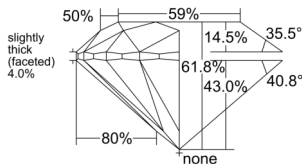

GIA®

FACSIMILE

GIA REPORT 6552296238

Verify this report at GIA.edu

GIA NATURAL DIAMOND DOSSIER®

May 19, 2026
GIA Report Number 6552296238
Shape and Cutting Style ..... Round Brilliant
Measurements ..... 5.05 - 5.08 x 3.13 mm

GRADING RESULTS

Carat Weight ..... 0.50 carat
Color Grade ..... E
Clarity Grade S11
Cut Grade ..... Excellent

ADDITIONAL GRADING INFORMATION

Polish ..... Excellent
Symmetry ..... Excellent
Fluorescence ..... None
Clarity Characteristics ..... Crystal, Cloud
Inscription(s): GIA 6552296238

PROPORTIONS

Profile to actual proportions

GRADING SCALES

GIA COLOR SCALE	GIA CLARITY SCALE	GIA CUT SCALE	
D	FLAWLESS	EXCELLENT	
E	INTERNALLY FLAWLESS		
F		VVS₁	VERY GOOD
G	VVS₂		
H	VS₁	GOOD	
I	VS₂		
J	S1₁	FAIR	
K	S1₂		
L	I₁	POOR	
M	I₂		
N	I₃		
O			
P			
Q			
R			
S			
T			
U			
V			
W			
X			
Y			
Z