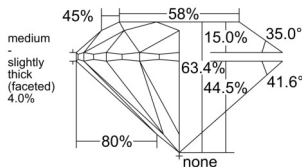

GIA®

FACSIMILE

GIA NATURAL DIAMOND DOSSIER®

May 19, 2026
GIA Report Number 6552298964
Shape and Cutting Style ..... Round Brilliant
Measurements ..... 5.64 - 5.68 x 3.59 mm

GRADING RESULTS

Carat Weight ..... 0.71 carat
Color Grade ..... H
Clarity Grade S11
Cut Grade ..... Excellent

ADDITIONAL GRADING INFORMATION

Polish ..... Excellent
Symmetry ..... Very Good
Fluorescence ..... None
Clarity Characteristics ..... Crystal
Inscription(s): GIA 6552298964

GIA REPORT 6552298964

Verify this report at GIA.edu

PROPORTIONS

Profile to actual proportions