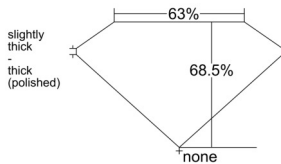

GIA®

FACSIMILE

GIA REPORT 6552299234

Verify this report at GIA.edu

GIA NATURAL DIAMOND DOSSIER®

May 19, 2026
GIA Report Number 6552299234
Shape and Cutting Style ..... **Cut-Cornered Rectangular Modified Brilliant**
Measurements ..... 7.02 x 4.69 x 3.21 mm

GRADING RESULTS

Carat Weight ..... 0.90 carat
Color Grade ..... F
Clarity Grade S11

ADDITIONAL GRADING INFORMATION

Polish ..... Excellent
Symmetry ..... Excellent
Fluorescence ..... None
Clarity Characteristics..... Feather, Crystal, Cloud
Inscription(s): GIA 6552299234

PROPORTIONS

Profile not to actual proportions

GRADING SCALES

GIA COLOR SCALE		GIA CLARITY SCALE			
COLORLESS	D	VERY VERY SLIGHTLY INCLUDED	FLAWLESS		
	E		INTERNALLY FLAWLESS		
	F	VERY SLIGHTLY INCLUDED	VVS₁		
	G		VVS₂		
	H		VS₁		
	NEAR COLORLESS	I	SLIGHTLY INCLUDED	VS₂	
		J		S1₁	
		FAINT	K	INCLUDED	S1₂
			L		I₁
			M		I₂
VERT LIGHT	N		INCLUDED	I₃	
	O				
	P				
	Q				
	R				
LIGHT	S				
	T				
	U				
	V				
	W				
X					
Y					
Z