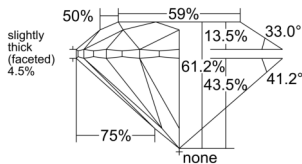

GIA®

FACSIMILE

GIA REPORT 6552307639

Verify this report at GIA.edu

GIA NATURAL DIAMOND DOSSIER®

June 24, 2026
GIA Report Number 6552307639
Shape and Cutting Style ..... Round Brilliant
Measurements ..... 4.72 - 4.76 x 2.90 mm

GRADING RESULTS

Carat Weight ..... 0.40 carat
Color Grade ..... D
Clarity Grade VS1
Cut Grade ..... Excellent

ADDITIONAL GRADING INFORMATION

Polish ..... Excellent
Symmetry ..... Excellent
Fluorescence ..... None
Clarity Characteristics..... Crystal, Pinpoint
Inscription(s): GIA 6552307639

PROPORTIONS

Profile to actual proportions

GRADING SCALES

GIA COLOR SCALE	GIA CLARITY SCALE	GIA CUT SCALE	
D	FLAWLESS	EXCELLENT	
E	INTERNALLY FLAWLESS		
F		VVS₁	VERY GOOD
G	VVS₂		
H	VS₁	GOOD	
I	VS₂		
J	SI₁	FAIR	
K	SI₂		
L	I₁	POOR	
M			
N			
O	I₂		
P			
Q			
R	I₃		
S			
T			
U			
V			
W			
X			
Y			
Z