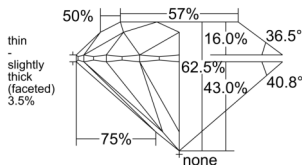

GIA®

FACSIMILE

GIA REPORT 6552307754

Verify this report at GIA.edu

GIA NATURAL DIAMOND DOSSIER®

May 20, 2026
GIA Report Number 6552307754
Shape and Cutting Style ..... Round Brilliant
Measurements ..... 4.63 - 4.66 x 2.90 mm

GRADING RESULTS

Carat Weight ..... 0.38 carat
Color Grade ..... G
Clarity Grade S11
Cut Grade ..... Excellent

ADDITIONAL GRADING INFORMATION

Polish ..... Excellent
Symmetry ..... Excellent
Fluorescence ..... None
Clarity Characteristics..... Cloud, Crystal, Feather
Inscription(s): GIA 6552307754

PROPORTIONS

GRADING SCALES

GIA COLOR SCALE	GIA CLARITY SCALE	GIA CUT SCALE
COLOURLESS D	FLAWLESS	EXCELLENT
E	INTERNALLY FLAWLESS	
F	VVS₁	VERY GOOD
G		
H	VVS₂	GOOD
I	VS₁	
J	VS₂	FAIR
K	SI₁	
L	SI₂	POOR
M	I₁	
N	I₂	
O	I₃	
P		
Q		
R		
S		
T		
U		
V		
W		
X		
Y		
Z