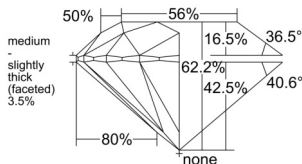

GIA®

FACSIMILE

GIA REPORT 6552307854

Verify this report at GIA.edu

GIA NATURAL DIAMOND DOSSIER®

May 22, 2026
GIA Report Number 6552307854
Shape and Cutting Style ..... Round Brilliant
Measurements ..... 5.08 - 5.10 x 3.16 mm

GRADING RESULTS

Carat Weight ..... 0.50 carat
Color Grade ..... H
Clarity Grade VS2
Cut Grade ..... Excellent

ADDITIONAL GRADING INFORMATION

Polish ..... Excellent
Symmetry ..... Excellent
Fluorescence ..... None
Clarity Characteristics ..... Crystal, Cloud
Inscription(s): GIA 6552307854

PROPORTIONS

GRADING SCALES

GIA COLOR SCALE	GIA CLARITY SCALE	GIA CUT SCALE	
D	FLAWLESS	EXCELLENT	
E	INTERNALLY FLAWLESS		
F		VVS₁	VERY GOOD
G	VVS₂		
H	VS₁	GOOD	
I	VS₂		
J	SI₁	FAIR	
K	SI₂		
L	I₁	POOR	
M	I₂		
N	I₃		
O			
P			
Q			
R			
S			
T			
U			
V			
W			
X			
Y			
Z