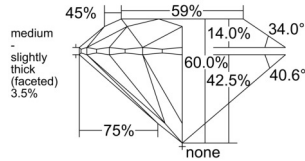

GIA®

FACSIMILE

GIA REPORT 6552310740

Verify this report at GIA.edu

GIA NATURAL DIAMOND DOSSIER®

May 22, 2026
GIA Report Number 6552310740
Shape and Cutting Style ..... Round Brilliant
Measurements ..... 4.51 - 4.53 x 2.71 mm

GRADING RESULTS

Carat Weight ..... 0.34 carat
Color Grade ..... G
Clarity Grade S11
Cut Grade ..... Excellent

ADDITIONAL GRADING INFORMATION

Polish ..... Excellent
Symmetry ..... Excellent
Fluorescence ..... None
Clarity Characteristics ..... Cloud, Crystal
Inscription(s): GIA 6552310740

PROPORTIONS

Profile to actual proportions

GRADING SCALES

GIA COLOR SCALE	GIA CLARITY SCALE	GIA CUT SCALE	
D	FLAWLESS	EXCELLENT	
E	INTERNALLY FLAWLESS		
F		VVS₁	VERY GOOD
G	VVS₂		
H	VS₁	GOOD	
I	VS₂		
J	S1₁	FAIR	
K	S1₂		
L	I₁	POOR	
M	I₂		
N	I₃		
O			
P			
Q			
R			
S			
T			
U			
V			
W			
X			
Y			
Z