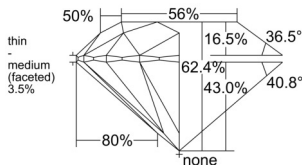

GIA®

FACSIMILE

GIA REPORT 6552311843

Verify this report at GIA.edu

GIA NATURAL DIAMOND DOSSIER®

May 21, 2026
GIA Report Number 6552311843
Shape and Cutting Style ..... Round Brilliant
Measurements ..... 4.38 - 4.41 x 2.74 mm

GRADING RESULTS

Carat Weight ..... 0.32 carat
Color Grade ..... J
Clarity Grade VS1
Cut Grade ..... Excellent

ADDITIONAL GRADING INFORMATION

Polish ..... Excellent
Symmetry ..... Excellent
Fluorescence ..... None
Clarity Characteristics ..... Feather, Pinpoint
Inscription(s): GIA 6552311843

PROPORTIONS

GRADING SCALES

GIA COLOR SCALE	GIA CLARITY SCALE	GIA CUT SCALE	
D	FLAWLESS	EXCELLENT	
E	INTERNALLY FLAWLESS		
F		VVS₁	VERY GOOD
G	VVS₂		
H	VS₁	GOOD	
I	VS₂		
J	SI₁	FAIR	
K	SI₂		
L	I₁	POOR	
M	I₂		
N	I₃		
O			
P			
Q			
R			
S			
T			
U			
V			
W			
X			
Y			
Z