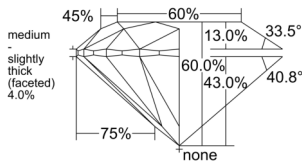

GIA®

FACSIMILE

GIA REPORT 6552313938

Verify this report at GIA.edu

GIA NATURAL DIAMOND DOSSIER®

May 22, 2026
GIA Report Number 6552313938
Shape and Cutting Style ..... Round Brilliant
Measurements ..... 4.66 - 4.67 x 2.80 mm

GRADING RESULTS

Carat Weight ..... 0.37 carat
Color Grade I
Clarity Grade VS1
Cut Grade ..... Excellent

ADDITIONAL GRADING INFORMATION

Polish ..... Excellent
Symmetry ..... Excellent
Fluorescence ..... None
Clarity Characteristics ..... Feather, Cloud, Pinpoint
Inscription(s): GIA 6552313938

PROPORTIONS

Profile to actual proportions

GRADING SCALES

GIA COLOR SCALE	GIA CLARITY SCALE	GIA CUT SCALE	
D	FLAWLESS	EXCELLENT	
E	INTERNALLY FLAWLESS		
F		VVS₁	VERY GOOD
G	VVS₂		
H	VS₁	GOOD	
I	VS₂		
J	SI₁	FAIR	
K	SI₂		
L	I₁	POOR	
M	I₂		
N	I₃		
O			
P			
Q			
R			
S			
T			
U			
V			
W			
X			
Y			
Z