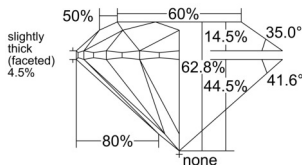

GIA®

FACSIMILE

GIA REPORT 6552317904

Verify this report at GIA.edu

GIA NATURAL DIAMOND DOSSIER®

May 25, 2026
GIA Report Number 6552317904
Shape and Cutting Style ..... Round Brilliant
Measurements ..... 4.65 - 4.70 x 2.94 mm

GRADING RESULTS

Carat Weight ..... 0.40 carat
Color Grade I
Clarity Grade VVS1
Cut Grade ..... Very Good

ADDITIONAL GRADING INFORMATION

Polish ..... Excellent
Symmetry ..... Excellent
Fluorescence ..... None
Clarity Characteristics ..... Feather
Inscription(s): GIA 6552317904

PROPORTIONS

Profile to actual proportions