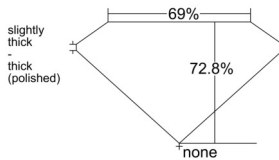

GIA®

FACSIMILE

GIA REPORT 6552318818

Verify this report at GIA.edu

GIA NATURAL DIAMOND DOSSIER®

May 21, 2026
GIA Report Number 6552318818
Shape and Cutting Style ..... Square Modified Brilliant
Measurements ..... 4.63 x 4.54 x 3.30 mm

GRADING RESULTS

Carat Weight ..... 0.59 carat
Color Grade ..... F
Clarity Grade VS2

ADDITIONAL GRADING INFORMATION

Polish ..... Very Good
Symmetry ..... Very Good
Fluorescence ..... None
Clarity Characteristics ..... Crystal, Cloud
Inscription(s): GIA 6552318818

PROPORTIONS

Profile not to actual proportions

GRADING SCALES

GIA COLOR SCALE		GIA CLARITY SCALE		
NEAR COLORLESS	D	VERY VERY SLIGHTLY INCLUDED	FLAWLESS	
	E		INTERNALLY FLAWLESS	
	F	VERY SLIGHTLY INCLUDED	VVS₁	
	G		VVS₂	
	H		VS₁	
	FAINT	I	SLIGHTLY INCLUDED	VS₂
		J		SI₁
		K	INCLUDED	SI₂
		L		I₁
		M		I₂
LIGHT	N		I₃	
	O			
	P			
	Q			
	R