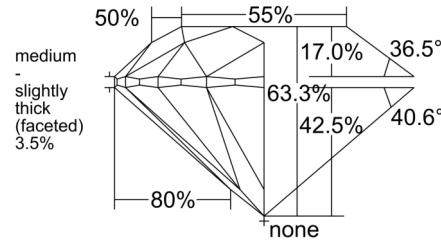

GIA NATURAL DIAMOND GRADING REPORT

May 25, 2026
GIA Report Number 6552319226
Shape and Cutting Style ..... Round Brilliant
Measurements ..... 7.27 - 7.28 x 4.60 mm

GRADING RESULTS

Carat Weight ..... 1.50 carat
Color Grade ..... J
Clarity Grade VS2
Cut Grade ..... Excellent

ADDITIONAL GRADING INFORMATION

Polish ..... Excellent
Symmetry ..... Excellent
Fluorescence ..... None
Inscription(s): GIA 6552319226
Comments: Additional pinpoints are not shown.

PROPORTIONS

Profile to actual proportions