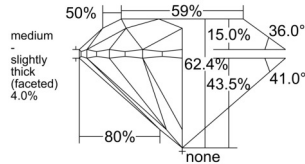

GIA®

FACSIMILE

GIA REPORT 6552319229

Verify this report at GIA.edu

GIA NATURAL DIAMOND DOSSIER®

May 21, 2026
GIA Report Number 6552319229
Shape and Cutting Style ..... Round Brilliant
Measurements ..... 4.24 - 4.26 x 2.65 mm

GRADING RESULTS

Carat Weight ..... 0.30 carat
Color Grade ..... D
Clarity Grade S11
Cut Grade ..... Excellent

ADDITIONAL GRADING INFORMATION

Polish ..... Excellent
Symmetry ..... Excellent
Fluorescence ..... Strong Blue
Clarity Characteristics ..... Crystal
Inscription(s): GIA 6552319229

PROPORTIONS

GRADING SCALES

GIA COLOR SCALE	GIA CLARITY SCALE	GIA CUT SCALE	
D	FLAWLESS	EXCELLENT	
E	INTERNALLY FLAWLESS		
F		VVS₁	VERY GOOD
G	VVS₂		
H	VS₁	GOOD	
I	VS₂		
J	S1₁	FAIR	
K	S1₂		
L	I₁	POOR	
M	I₂		
N	I₃		
O			
P			
Q			
R			
S			
T			
U			
V			
W			
X			
Y			
Z