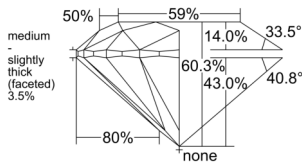

GIA®

FACSIMILE

GIA REPORT 6552320434

Verify this report at GIA.edu

GIA NATURAL DIAMOND DOSSIER®

May 21, 2026
GIA Report Number 6552320434
Shape and Cutting Style ..... Round Brilliant
Measurements ..... 3.70 - 3.72 x 2.24 mm

GRADING RESULTS

Carat Weight ..... 0.19 carat
Color Grade ..... E
Clarity Grade VS1
Cut Grade ..... Excellent

ADDITIONAL GRADING INFORMATION

Polish ..... Excellent
Symmetry ..... Excellent
Fluorescence ..... None
Clarity Characteristics ..... Cloud
Inscription(s): GIA 6552320434

PROPORTIONS

Profile to actual proportions