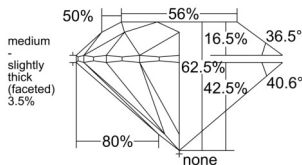

GIA®

FACSIMILE

GIA REPORT 6552320818

Verify this report at GIA.edu

GIA NATURAL DIAMOND DOSSIER®

May 25, 2026
GIA Report Number 6552320818
Shape and Cutting Style ..... Round Brilliant
Measurements ..... 4.81 - 4.83 x 3.01 mm

GRADING RESULTS

Carat Weight ..... 0.43 carat
Color Grade I
Clarity Grade VS1
Cut Grade ..... Excellent

ADDITIONAL GRADING INFORMATION

Polish ..... Very Good
Symmetry ..... Excellent
Fluorescence ..... None
Clarity Characteristics ..... Cloud
Inscription(s): GIA 6552320818

PROPORTIONS

GRADING SCALES

GIA COLOR SCALE

COLOURLESS	D
	E
	F
	G
	H
	I
NEAR COLOURLESS	J
	K
	L
FAIN	M
	N
	O
	P
	Q
VERY LIGHT	R
	S
	T
	U
	V
	W
	X
	Y
LIGHT	Z

GIA CLARITY SCALE

FLAWLESS	INTERNAL FLAWLESS	
		FLAWLESS
VERY VERY SLIGHTLY INCLUDED	VVS₁	
	VVS₂	
VERY SLIGHTLY INCLUDED	VS₁	
	VS₂	
SLIGHTLY INCLUDED	SI₁	
	SI₂	
INCLUDED	I₁	
	I₂	
	I₃	

GIA CUT SCALE

EXCELLENT
VERY GOOD
GOOD
FAIR
POOR