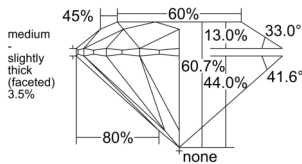

GIA®

FACSIMILE

GIA REPORT 6552323660

Verify this report at GIA.edu

GIA NATURAL DIAMOND DOSSIER®

May 25, 2026
GIA Report Number 6552323660
Shape and Cutting Style ..... Round Brilliant
Measurements ..... 4.40 - 4.43 x 2.68 mm

GRADING RESULTS

Carat Weight ..... 0.31 carat
Color Grade ..... D
Clarity Grade S11
Cut Grade ..... Excellent

ADDITIONAL GRADING INFORMATION

Polish ..... Excellent
Symmetry ..... Excellent
Fluorescence ..... Strong Blue
Clarity Characteristics..... Cloud, Crystal, Feather
Inscription(s): GIA 6552323660

PROPORTIONS

Profile to actual proportions