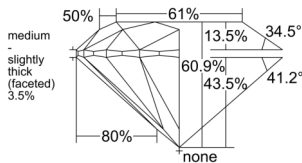

GIA®

FACSIMILE

GIA REPORT 6552324524

Verify this report at GIA.edu

GIA NATURAL DIAMOND DOSSIER®

May 25, 2026
GIA Report Number 6552324524
Shape and Cutting Style ..... Round Brilliant
Measurements ..... 4.75 - 4.77 x 2.90 mm

GRADING RESULTS

Carat Weight ..... 0.40 carat
Color Grade I
Clarity Grade VVS2
Cut Grade ..... Excellent

ADDITIONAL GRADING INFORMATION

Polish ..... Excellent
Symmetry ..... Excellent
Fluorescence ..... None
Clarity Characteristics ..... Cloud
Inscription(s): GIA 6552324524

PROPORTIONS

Profile to actual proportions

GRADING SCALES

GIA COLOR SCALE	GIA CLARITY SCALE	GIA CUT SCALE	
D	FLAWLESS	EXCELLENT	
E	INTERNALLY FLAWLESS		
F		VVS₁	VERY GOOD
G	VVS₂		
H	VS₁	GOOD	
I	VS₂		
J	SI₁	FAIR	
K	SI₂		
L	I₁	POOR	
M	I₂		
N	I₃		
O			
P			
Q			
R			
S			
T			
U			
V			
W			
X			
Y			
Z