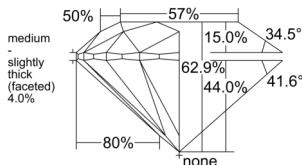

GIA®

FACSIMILE

GIA REPORT 6552324946

Verify this report at GIA.edu

GIA NATURAL DIAMOND DOSSIER®

May 25, 2026
GIA Report Number 6552324946
Shape and Cutting Style ..... Round Brilliant
Measurements ..... 5.13 - 5.16 x 3.24 mm

GRADING RESULTS

Carat Weight ..... 0.52 carat
Color Grade ..... G
Clarity Grade S11
Cut Grade ..... Excellent

ADDITIONAL GRADING INFORMATION

Polish ..... Excellent
Symmetry ..... Excellent
Fluorescence ..... None
Clarity Characteristics ..... Crystal
Inscription(s): GIA 6552324946

PROPORTIONS

Profile to actual proportions

GRADING SCALES

GIA COLOR SCALE

COLOREDNESS	D
	E
	F
	G
	H
	I
	J
NEAR COLORLESS	K
	L
FAIN	M
	N
	O
	P
VERY LIGHT	Q
	R
	S
	T
	U
	V
LIGHT	W
	X
	Y
	Z

GIA CLARITY SCALE

VERY VERY SLIGHTLY INCLUDED	FLAWLESS
	INTERNALLY FLAWLESS
VERY SLIGHTLY INCLUDED	VVS₁
	VVS₂
SLIGHTLY INCLUDED	VS₁
	VS₂
INCLUDED	I₁
	I₂
	I₃

GIA CUT SCALE

EXCELLENT
VERY GOOD
GOOD
FAIR
POOR