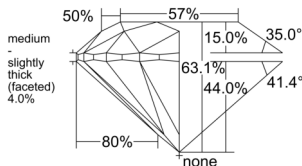

GIA®

FACSIMILE

GIA NATURAL DIAMOND DOSSIER®

May 25, 2026
GIA Report Number 6552325380
Shape and Cutting Style ..... Round Brilliant
Measurements ..... 4.86 - 4.89 x 3.08 mm

GRADING RESULTS

Carat Weight ..... 0.45 carat
Color Grade ..... K
Clarity Grade VS1
Cut Grade ..... Excellent

ADDITIONAL GRADING INFORMATION

Polish ..... Excellent
Symmetry ..... Excellent
Fluorescence ..... None
Clarity Characteristics ..... Cloud, Pinpoint
Inscription(s): GIA 6552325380

GIA REPORT 6552325380

Verify this report at GIA.edu

PROPORTIONS

GRADING SCALES

GIA COLOR SCALE

COLORLESS	D
	E
	F
	G
	H
	I
	J
NEAR COLORLESS	K
	L
FAIN	M
	N
	O
	P
VERY LIGHT	Q
	R
	S
	T
	U
	V
	W
	X
	Y
LIGHT	Z

GIA CLARITY SCALE

FLAWLESS	INTERNAL FLAWLESS	
		FLAWLESS
VERY VERY SLIGHTLY INCLUDED	VVS₁	
	VVS₂	
VERY SLIGHTLY INCLUDED	VS₁	
	VS₂	
SLIGHTLY INCLUDED	SI₁	
	SI₂	
INCLUDED	I₁	
	I₂	
	I₃	

GIA CUT SCALE

EXCELLENT
VERY GOOD
GOOD
FAIR
POOR